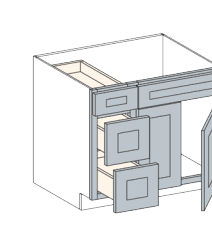

Item: Vanity Sink Combo with 2 Doors, 3 Drawers, 1 Fake Drawer Front, 12" Drawer Left
Width: 36" 42" 48"
Height: 34 1/2"
Depth: 21"
Code: VSD36L VSD42L VSD48L