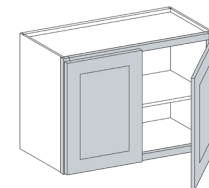

Item: Wall Cabinet with 2 Doors, 1 Adjustable Shelf, Commonly Placed Above the Range, Wine Rack, Plate Rack or Above the Sink
Width: 30" 36"
Height: 24"
Depth: 12"
Code: W3024 W3624