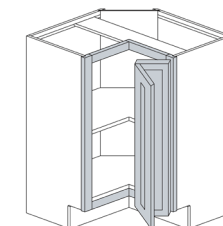

VSD36-R VSD42-R VSD48-R

VDD48 VDD54 VDD60

VCD60

Cabinet Catalogue

Base Cabinets

Item: Base Cabinet with 1 Door, 1 Drawer, 1 Adjustable Shelf
Width: 12" 15" 18" 21"
Height: 34 1/2"
Depth: 24"
Code: B12 B15 B18 B21

Item: Base Cabinet with 2 Doors, 1 Drawer, 1 Adjustable Shelf
Width: 24" 27" 30" 33" 36" 39" 42"
Height: 1/2"
Depth: 24"
Code: B24 B27 B30 B33 B36 B39 B42

Item: Drawer Base Cabinet with 3 Drawers
Width: 12" 15" 18" 21" 24" 27" 30" 33" 36"
Height: 34 1/2"
Depth: 24"
Code: DB12-3 DB15-3 DB18-3 DB21-3 DB24-3 DB27-3 DB30-3 DB33-3 DB36-3

Item: Base Blind Corner Cabinet with 1 Door, 1 Drawer, 1 Adjustable Shelf, 12"/15"/18" Door, Max Pull of 3" From the Corner
Width: 39" 42" 45"
Height: 34 1/2"
Depth: 24"
Code: BBC39 BBC42 BBC45

Item: Full Height Door Base Blind Corner Cabinet with 1 Door, 1 Adjustable Shelf, 12"/15"/18" Door, Max Pull of 3" From the Corner
Width: 39" 42" 45"
Height: 34 1/2"
Depth: 24"
Code: BBCF39 BBCF42 BBCF45

Item: Base Diagonal Corner Cabinet with 14 1/5" Door, 1 Adjustable Shelf
Width: 36"
Height: 34 1/2"
Depth: 24"
Code: BDC36

Item: Base Easy Reach with 2 Bi-Fold Doors, 1 Adjustable Shelf
Width: 36"
Height: 34 1/2"
Depth: 24"
Code: BER36