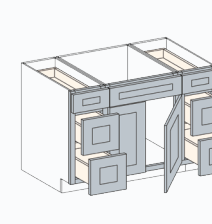

Item: Vanity Sink Combo with 2 Doors, 6 Drawers, 1 Fake Drawer Front, 12" Drawer Left & Right
Width: 48" 54" 60"
Height: 34 1/2"
Depth: 21"
Code: VDD48 VDD54 VDD60