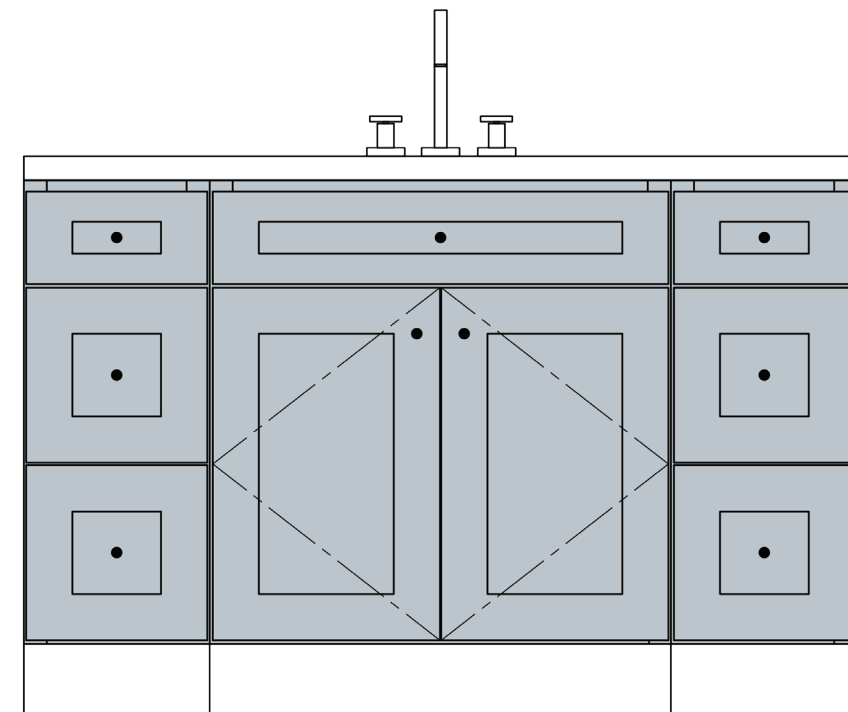

Full Overlay Door Style

3/4" Solid Wood Door with MDF Center Panel

3/4" Solid Wood Drawer Front with MDF Center Panel

3/4" Solid Wood Face Frame

Cabinet Front Elevation

Specifications & Sizes

VSD36-L VSD42-L VSD48-L

VSD36-R VSD42-R VSD48-R

VDD48 VDD54 VDD60

VCD60

Cabinet Catalogue

Base Cabinets

Item: Base Cabinet with 1 Door, 1 Drawer, 1 Adjustable Shelf
Width: 12" 15" 18" 21"
Height: 34 1/2"
Depth: 24"
Code: B12 B15 B18 B21

Item: Base Blind Corner Cabinet with 1 Door, 1 Drawer, 1 Adjustable Shelf, 12"/15"/18" Door, Max Pull of 3" From the Corner
Width: 39" 42" 45"
Height: 34 1/2"
Depth: 24"
Code: BBC39 BBC42 BBC45

Item: Full Height Door Base Blind Corner Cabinet with 1 Door, 1 Adjustable Shelf, 12"/15"/18" Door, Max Pull of 3" From the Corner
Width: 39" 42" 45"
Height: 34 1/2"
Depth: 24"
Code: BBCF39 BBCF42 BBCF45

Item: Base Diagonal Corner Cabinet with 14 1/5" Door, 1 Adjustable Shelf
Width: 36"
Height: 34 1/2"
Depth: 24"
Code: BDC36

Item: Base Easy Reach with 2 Bi-Fold Doors, 1 Adjustable Shelf
Width: 36"
Height: 34 1/2"
Depth: 24"
Code: BER36