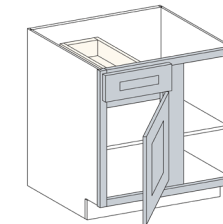

Full Overlay Door Style

3/4" Solid Wood Door with MDF Center Panel

3/4" Solid Wood Drawer Front with MDF Center Panel

3/4" Solid Wood Face Frame

Cabinet Front Elevation

Specifications & Sizes

VSD36-L VSD42-L VSD48-L

VSD36-R VSD42-R VSD48-R

VDD48 VDD54 VDD60

VCD60

Cabinet Catalogue

Base Cabinets

Item: Base Cabinet with 1 Door, 1 Drawer, 1 Adjustable Shelf
Width: 12" 15" 18" 21"
Height: 34 1/2"
Depth: 24"
Code: B12 B15 B18 B21

Item: Base Cabinet with 2 Doors, 1 Drawer, 1 Adjustable Shelf
Width: 24" 27" 30" 33" 36" 39" 42"
Height: 1/2"
Depth: 24"
Code: B24 B27 B30 B33 B36 B39 B42

Item: Drawer Base Cabinet with 3 Drawers
Width: 12" 15" 18" 21" 24" 27" 30" 33" 36"
Height: 34 1/2"
Depth: 24"
Code: DB12-3 DB15-3 DB18-3 DB21-3 DB24-3 DB27-3 DB30-3 DB33-3 DB36-3

Item: Base Blind Corner Cabinet with 1 Door, 1 Drawer, 1 Adjustable Shelf, 12"/15"/18" Door, Max Pull of 3" From the Corner
Width: 39" 42" 45"
Height: 34 1/2"
Depth: 24"
Code: BBC39 BBC42 BBC45

Item: Full Height Door Base Blind Corner Cabinet with 1 Door, 1 Adjustable Shelf, 12"/15"/18" Door, Max Pull of 3" From the Corner
Width: 39" 42" 45"
Height: 34 1/2"
Depth: 24"
Code: BBCF39 BBCF42 BBCF45