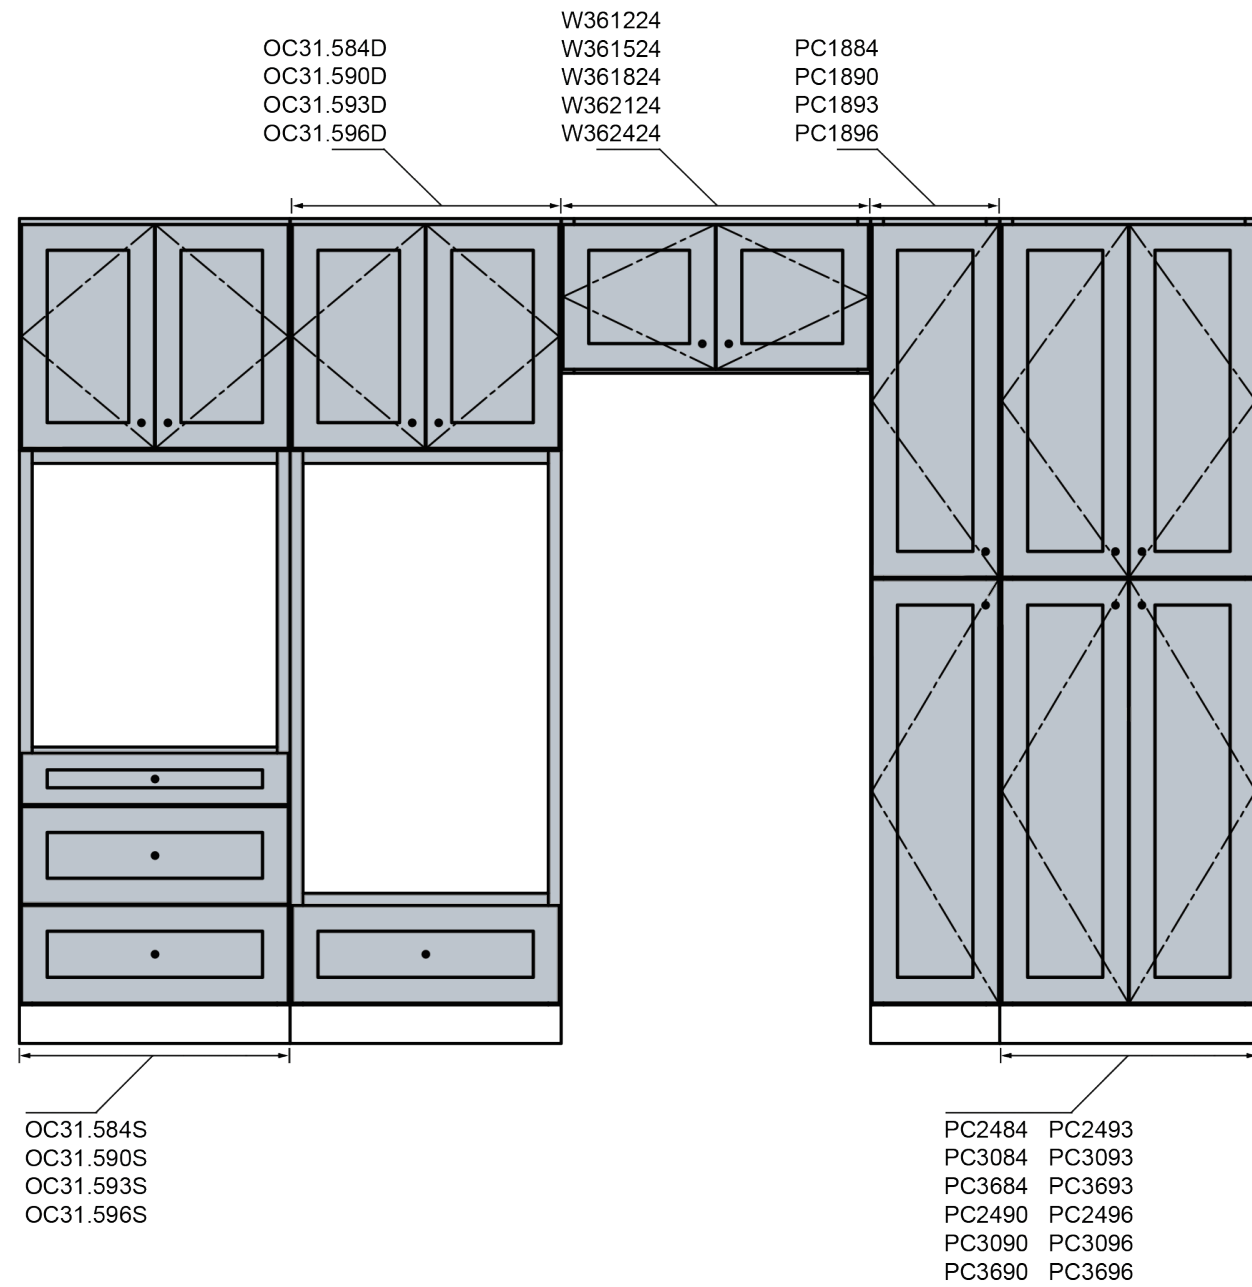

Full Overlay Door Style

3/4" Solid Wood Door with MDF Center Panel

3/4" Solid Wood Drawer Front with MDF Center Panel

3/4" Solid Wood Face Frame

Cabinet Front Elevation

Specifications & Sizes

VSD36-L VSD42-L VSD48-L

VSD36-R VSD42-R VSD48-R

VDD48 VDD54 VDD60

VCD60

Cabinet Catalogue

Base Cabinets

Item: Base Cabinet with 1 Door, 1 Drawer, 1 Adjustable Shelf
Width: 12" 15" 18" 21"
Height: 34 1/2"
Depth: 24"
Code: B12 B15 B18 B21

Item: Base Blind Corner Cabinet with 1 Door, 1 Drawer, 1 Adjustable Shelf, 12"/15"/18" Door, Max Pull of 3" From the Corner
Width: 39" 42" 45"
Height: 34 1/2"
Depth: 24"
Code: BBC39 BBC42 BBC45

Item: Full Height Door Base Blind Corner Cabinet with 1 Door, 1 Adjustable Shelf, 12"/15"/18" Door, Max Pull of 3" From the Corner
Width: 39" 42" 45"
Height: 34 1/2"
Depth: 24"
Code: BBCF39 BBCF42 BBCF45

Item: Base Diagonal Corner Cabinet with 14 1/5" Door, 1 Adjustable Shelf
Width: 36"
Height: 34 1/2"
Depth: 24"
Code: BDC36

Item: Base Easy Reach with 2 Bi-Fold Doors, 1 Adjustable Shelf
Width: 36"
Height: 34 1/2"
Depth: 24"
Code: BER36