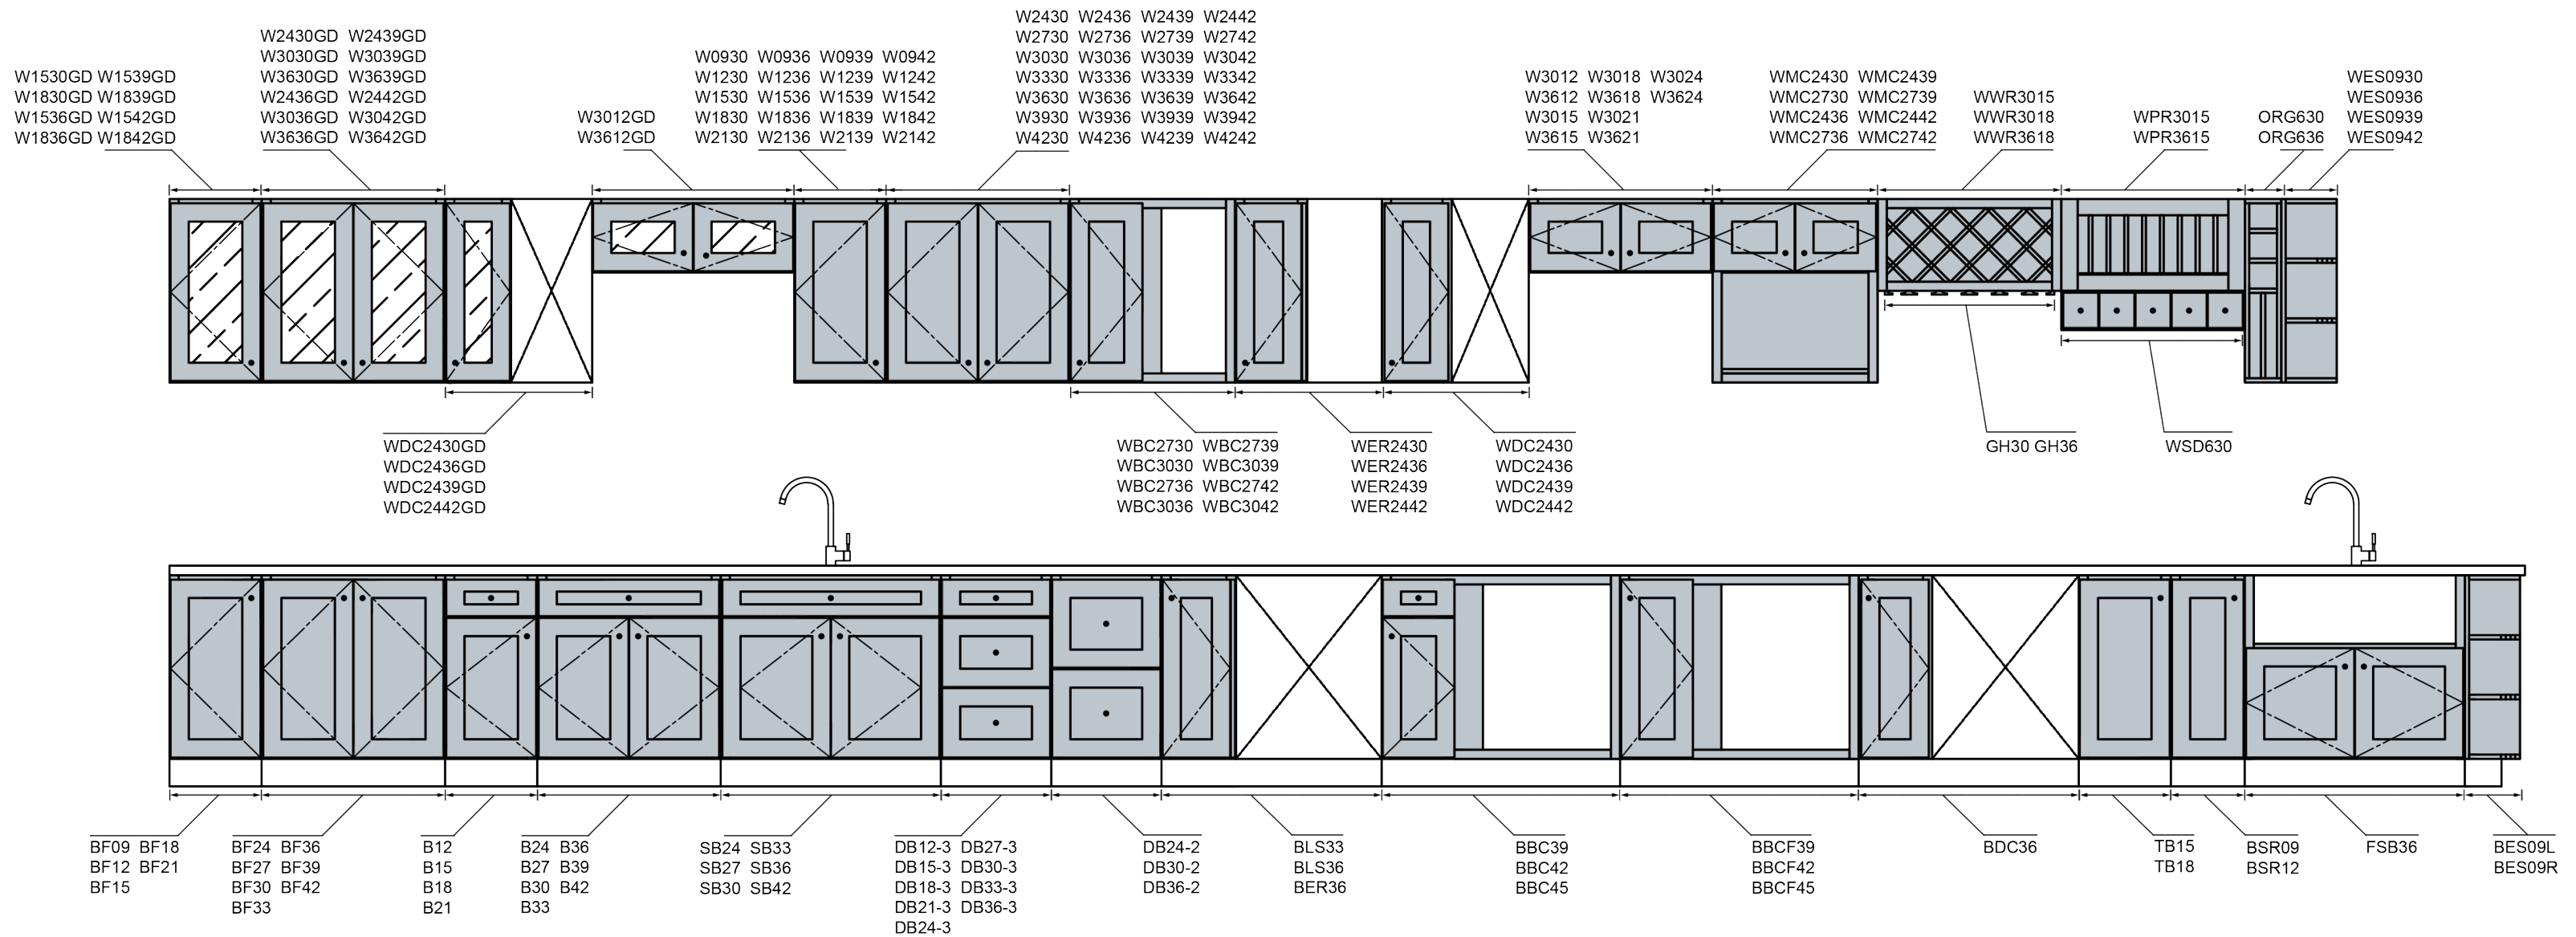

Full Overlay Door Style

3/4" Solid Wood Door with MDF Center Panel

3/4" Solid Wood Drawer Front with MDF Center Panel

3/4" Solid Wood Face Frame

Cabinet Front Elevation

Specifications & Sizes

VSD36-L VSD42-L VSD48-L

VSD36-R VSD42-R VSD48-R

VDD48 VDD54 VDD60

VCD60

Cabinet Catalogue

Base Cabinets

Item: Base Cabinet with 1 Door, 1 Drawer, 1 Adjustable Shelf
Width: 12" 15" 18" 21"
Height: 34 1/2"
Depth: 24"
Code: B12 B15 B18 B21

Item: Base Blind Corner Cabinet with 1 Door, 1 Drawer, 1 Adjustable Shelf, 12"/15"/18" Door, Max Pull of 3" From the Corner
Width: 39" 42" 45"
Height: 34 1/2"
Depth: 24"
Code: BBC39 BBC42 BBC45

Item: Full Height Door Base Blind Corner Cabinet with 1 Door, 1 Adjustable Shelf, 12"/15"/18" Door, Max Pull of 3" From the Corner
Width: 39" 42" 45"
Height: 34 1/2"
Depth: 24"
Code: BBCF39 BBCF42 BBCF45

Item: Base Diagonal Corner Cabinet with 14 1/5" Door, 1 Adjustable Shelf
Width: 36"
Height: 34 1/2"
Depth: 24"
Code: BDC36

Item: Base Easy Reach with 2 Bi-Fold Doors, 1 Adjustable Shelf
Width: 36"
Height: 34 1/2"
Depth: 24"
Code: BER36