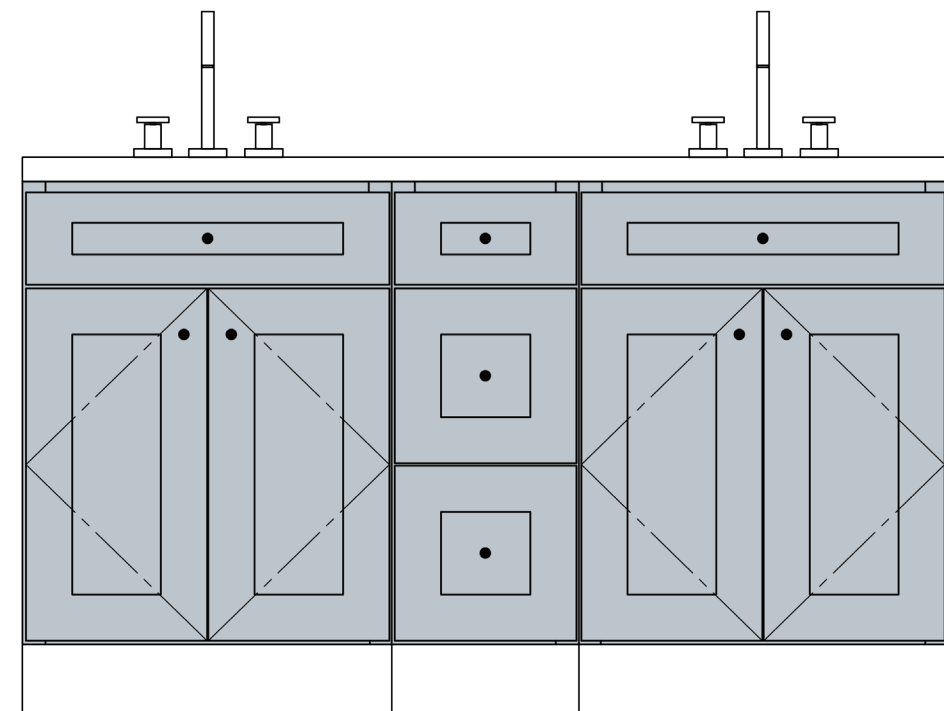

Full Overlay Door Style

3/4" Solid Wood Door with MDF Center Panel

3/4" Solid Wood Drawer Front with MDF Center Panel

3/4" Solid Wood Face Frame

Cabinet Front Elevation

Specifications & Sizes

VSD36-L VSD42-L VSD48-L

VSD36-R VSD42-R VSD48-R

VDD48 VDD54 VDD60

VCD60

Cabinet Catalogue

Base Cabinets

Item: Base Cabinet with 1 Door, 1 Drawer, 1 Adjustable Shelf
Width: 12" 15" 18" 21"
Height: 34 1/2"
Depth: 24"
Code: B12 B15 B18 B21