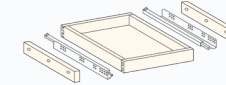

Item: Roll Out Tray, Include Glide, for Base or Pantry Cabinet
Code: ROT15 ROT18 ROT21 ROT24 ROT27 ROT30 ROT33 ROT36