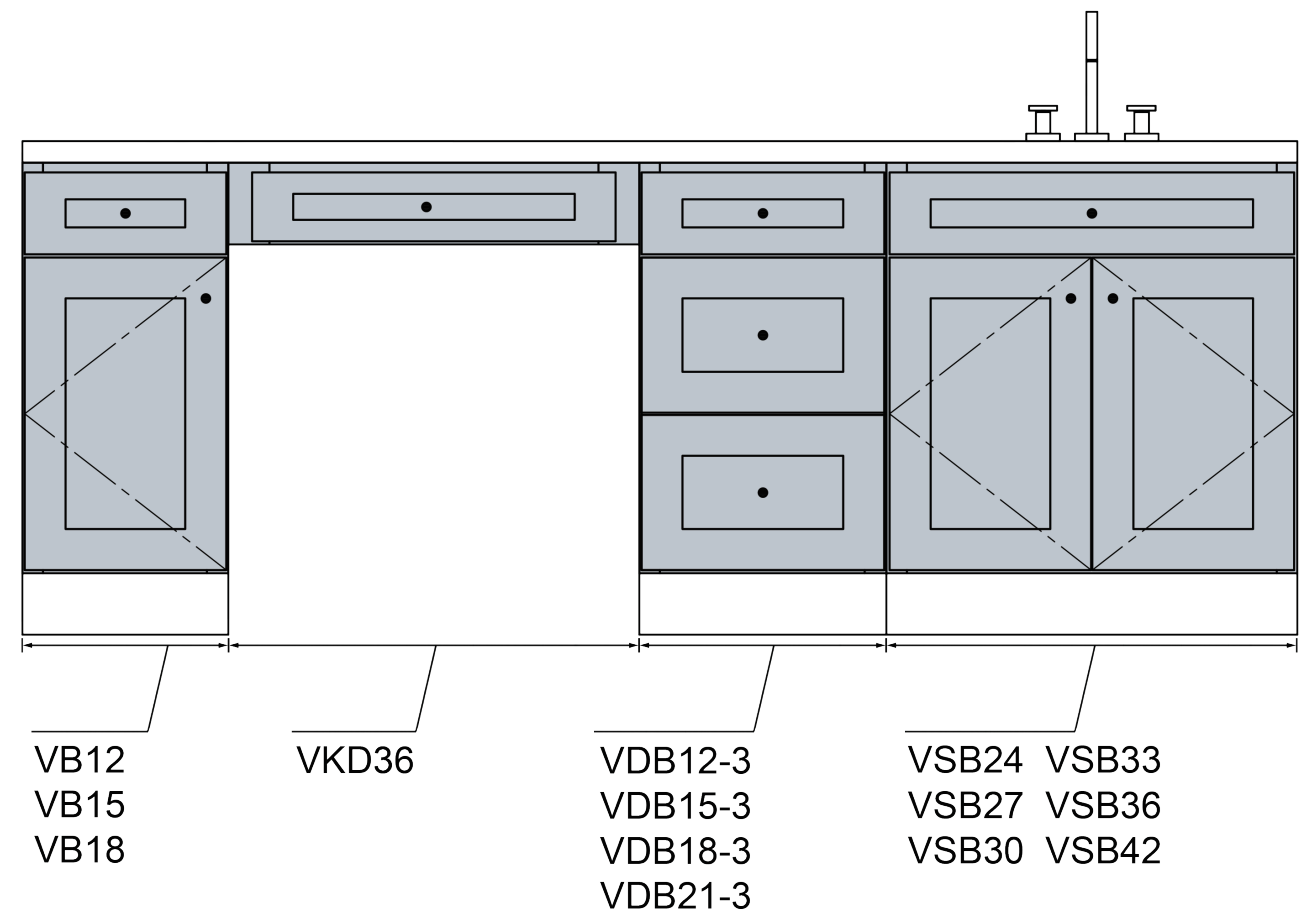

Full Overlay Door Style

3/4" Solid Wood Door with MDF Center Panel

3/4" Solid Wood Drawer Front with MDF Center Panel

3/4" Solid Wood Face Frame

Cabinet Front Elevation

Specifications & Sizes

VSD36-L VSD42-L VSD48-L

VSD36-R VSD42-R VSD48-R

VDD48 VDD54 VDD60

VCD60

Cabinet Catalogue

Base Cabinets

Item: Base Cabinet with 1 Door, 1 Drawer, 1 Adjustable Shelf
Width: 12" 15" 18" 21"
Height: 34 1/2"
Depth: 24"
Code: B12 B15 B18 B21

Item: Base Cabinet with 2 Doors, 1 Drawer, 1 Adjustable Shelf
Width: 24" 27" 30" 33" 36" 39" 42"
Height: 1/2"
Depth: 24"
Code: B24 B27 B30 B33 B36 B39 B42

Item: Drawer Base Cabinet with 3 Drawers
Width: 12" 15" 18" 21" 24" 27" 30" 33" 36"
Height: 34 1/2"
Depth: 24"
Code: DB12-3 DB15-3 DB18-3 DB21-3 DB24-3 DB27-3 DB30-3 DB33-3 DB36-3

Item: Base Blind Corner Cabinet with 1 Door, 1 Drawer, 1 Adjustable Shelf, 12"/15"/18" Door, Max Pull of 3" From the Corner
Width: 39" 42" 45"
Height: 34 1/2"
Depth: 24"
Code: BBC39 BBC42 BBC45

Item: Full Height Door Base Blind Corner Cabinet with 1 Door, 1 Adjustable Shelf, 12"/15"/18" Door, Max Pull of 3" From the Corner
Width: 39" 42" 45"
Height: 34 1/2"
Depth: 24"
Code: BBCF39 BBCF42 BBCF45