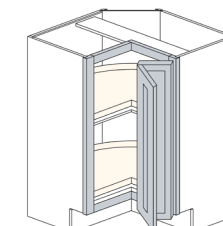

Item: Base Cabinet with 2 Doors, 1 Drawer, 1 Adjustable Shelf
Width: 24" 27" 30" 33" 36" 39" 42"
Height: 1/2"
Depth: 24"
Code: B24 B27 B30 B33 B36 B39 B42

Item: Drawer Base Cabinet with 3 Drawers
Width: 12" 15" 18" 21" 24" 27" 30" 33" 36"
Height: 34 1/2"
Depth: 24"
Code: DB12-3 DB15-3 DB18-3 DB21-3 DB24-3 DB27-3 DB30-3 DB33-3 DB36-3

Item: Base Blind Corner Cabinet with 1 Door, 1 Drawer, 1 Adjustable Shelf, 12"/15"/18" Door, Max Pull of 3" From the Corner
Width: 39" 42" 45"
Height: 34 1/2"
Depth: 24"
Code: BBC39 BBC42 BBC45

Item: Full Height Door Base Blind Corner Cabinet with 1 Door, 1 Adjustable Shelf, 12"/15"/18" Door, Max Pull of 3" From the Corner
Width: 39" 42" 45"
Height: 34 1/2"
Depth: 24"
Code: BBCF39 BBCF42 BBCF45

Item: Base Diagonal Corner Cabinet with 14 1/5" Door, 1 Adjustable Shelf
Width: 36"
Height: 34 1/2"
Depth: 24"
Code: BDC36

Item: Base Easy Reach with 2 Bi-Fold Doors, 1 Adjustable Shelf
Width: 36"
Height: 34 1/2"
Depth: 24"
Code: BER36