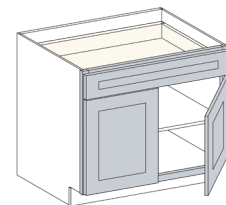

Full Overlay Door Style

3/4" Solid Wood Door with MDF Center Panel

3/4" Solid Wood Drawer Front with MDF Center Panel

3/4" Solid Wood Face Frame

Cabinet Front Elevation

Specifications & Sizes

VSD36-L VSD42-L VSD48-L

VSD36-R VSD42-R VSD48-R

VDD48 VDD54 VDD60

VCD60

Cabinet Catalogue

Base Cabinets

Item: Base Cabinet with 1 Door, 1 Drawer, 1 Adjustable Shelf
Width: 12" 15" 18" 21"
Height: 34 1/2"
Depth: 24"
Code: B12 B15 B18 B21

Item: Base Cabinet with 2 Doors, 1 Drawer, 1 Adjustable Shelf
Width: 24" 27" 30" 33" 36" 39" 42"
Height: 1/2"
Depth: 24"
Code: B24 B27 B30 B33 B36 B39 B42

Item: Drawer Base Cabinet with 3 Drawers
Width: 12" 15" 18" 21" 24" 27" 30" 33" 36"
Height: 34 1/2"
Depth: 24"
Code: DB12-3 DB15-3 DB18-3 DB21-3 DB24-3 DB27-3 DB30-3 DB33-3 DB36-3

Item: Base Blind Corner Cabinet with 1 Door, 1 Drawer, 1 Adjustable Shelf, 12"/15"/18" Door, Max Pull of 3" From the Corner
Width: 39" 42" 45"
Height: 34 1/2"
Depth: 24"
Code: BBC39 BBC42 BBC45

Item: Full Height Door Base Blind Corner Cabinet with 1 Door, 1 Adjustable Shelf, 12"/15"/18" Door, Max Pull of 3" From the Corner
Width: 39" 42" 45"
Height: 34 1/2"
Depth: 24"
Code: BBCF39 BBCF42 BBCF45