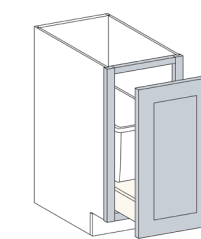

Item: Trash Base Cabinet with 1 Door, Include 1 Trash Can
Width: 15"
Height: 34 1/2"
Depth: 24"
Code: TB15