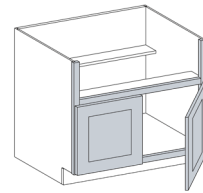

Item: Frame Sink Base Cabinet with 2 Doors, 1 1/2" Frame
Width: 36"
Height: 34 1/2"
Depth: 24"
Code: FSB36