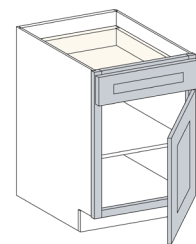

Full Overlay Door Style

3/4" Solid Wood Door with MDF Center Panel

3/4" Solid Wood Drawer Front with MDF Center Panel

3/4" Solid Wood Face Frame

Cabinet Front Elevation

Specifications & Sizes

VSD36-L VSD42-L VSD48-L

VSD36-R VSD42-R VSD48-R

VDD48 VDD54 VDD60

VCD60

Cabinet Catalogue

Base Cabinets

Item: Base Cabinet with 1 Door, 1 Drawer, 1 Adjustable Shelf
Width: 12" 15" 18" 21"
Height: 34 1/2"
Depth: 24"
Code: B12 B15 B18 B21

Item: Base Cabinet with 2 Doors, 1 Drawer, 1 Adjustable Shelf
Width: 24" 27" 30" 33" 36" 39" 42"
Height: 1/2"
Depth: 24"
Code: B24 B27 B30 B33 B36 B39 B42

Item: Drawer Base Cabinet with 3 Drawers
Width: 12" 15" 18" 21" 24" 27" 30" 33" 36"
Height: 34 1/2"
Depth: 24"
Code: DB12-3 DB15-3 DB18-3 DB21-3 DB24-3 DB27-3 DB30-3 DB33-3 DB36-3

Item: Base Blind Corner Cabinet with 1 Door, 1 Drawer, 1 Adjustable Shelf, 12"/15"/18" Door, Max Pull of 3" From the Corner
Width: 39" 42" 45"
Height: 34 1/2"
Depth: 24"
Code: BBC39 BBC42 BBC45

Item: Full Height Door Base Blind Corner Cabinet with 1 Door, 1 Adjustable Shelf, 12"/15"/18" Door, Max Pull of 3" From the Corner
Width: 39" 42" 45"
Height: 34 1/2"
Depth: 24"
Code: BBCF39 BBCF42 BBCF45