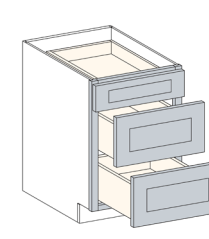

Item: Vanity Base with 1 Door, 1 Drawer, 1 Adjustable Shelf
Width: 12" 15" 18"
Height: 34 1/2"
Depth: 21"
Code: VB12 VB15 VB18

Item: Vanity Sink Base with 2 Doors, 1 Fake Drawer Front
Width: 24" 27" 30" 36" 42"
Height: 34 1/2"
Depth: 21"
Code: VSB24 VSB27 VSB30 VSB36 VSB42

Item: Top Part of Pantry with 1 Door, 2 Adjustable Shelves
Width: 18"
Height: 30" 36"
Depth: 24"
Code: PCW1830 PCW1836

Item: Top Part of Pantry with 1 Door, 3 Adjustable Shelves
Width: 18"
Height: 39" 42"
Depth: 24"
Code: PCW1839 PCW1842