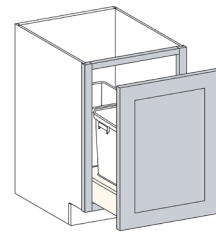

Item: Trash Base Cabinet with 1 Door, Include 2 Trash Can
Width: 18"
Height: 34 1/2"
Depth: 24"
Code: TB18