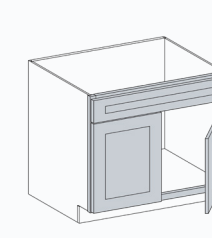

Item: Vanity Sink Base with 2 Doors, 1 Fake Drawer Front
Width: 24" 27" 30" 36" 42"
Height: 34 1/2"
Depth: 21"
Code: VSB24 VSB27 VSB30 VSB36 VSB42