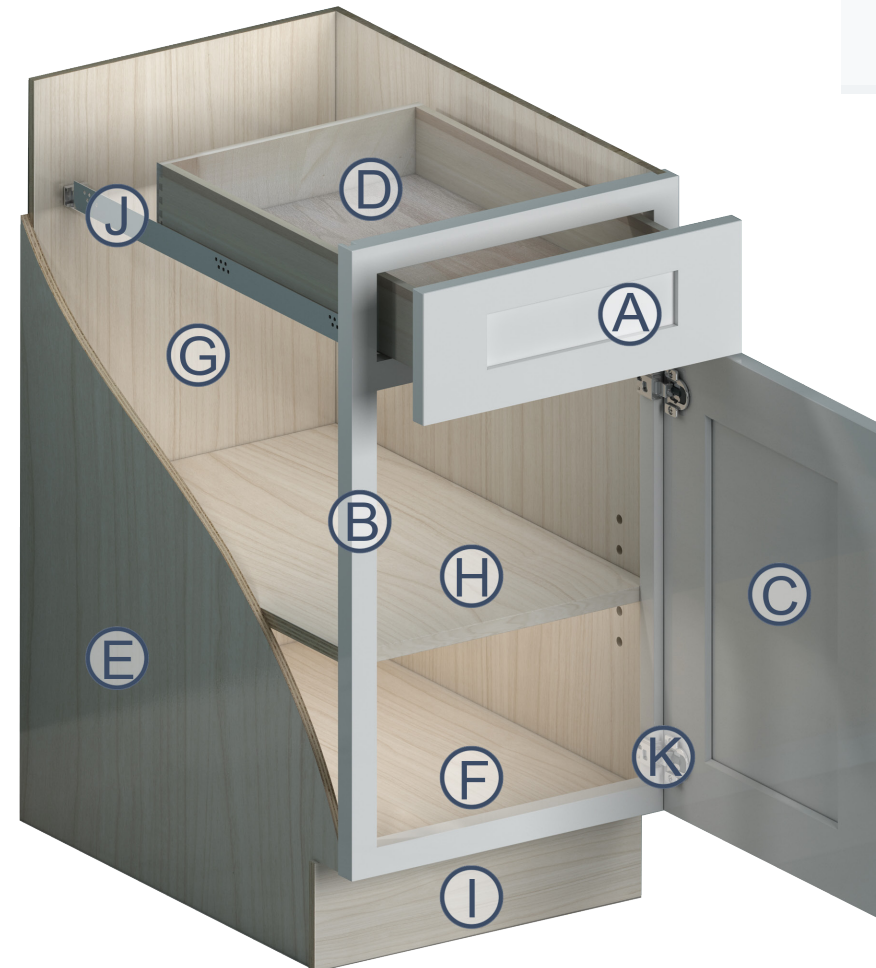

Construction

Framed Cabinet Construction

A.DRAWER FRONT
3/4" Solid Wood
Solid Wood or MDF Center Panel

B.FACE FRAME
3/4" Solid Wood

C.DOOR
3/4" Solid Wood
Solid Wood or MDF Center Panel

D.DRAWER BOX
5/8" Solid Wood
Dovetail Joints

E.SIDE PANEL
1/2" Plywood with Melamine Surface

F.BOTTOM & TOP PANEL
1/2" Plywood with Melamine Surface

G.BACK PANEL
3/5" Plywood with Melamine Surface
Frame Recess

H.SHELF
3/4" Plywood with Melamine Surface
Front Edge Banding
Full Depth
Adjustable

I.TOE KICK
1/2" Plywood with Melamine Surface
4 1/2"H Toe kick Area

J.GLIDE
Full Extension
Undermount
Soft Close

K.HINGE
6-Way Adjustable
Soft Close

Skin panel & Toe kick color matched are available.
Descriptions may vary depending on cabinet's style.