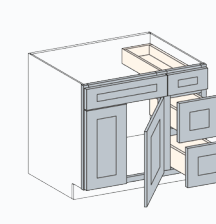

Item: Base Blind Corner Cabinet with 1 Door, 1 Drawer, 1 Adjustable Shelf, 12"/15"/18" Door, Max Pull of 3" From the Corner
Width: 39" 42" 45"
Height: 34 1/2"
Depth: 24"
Code: BBC39 BBC42 BBC45

Item: Full Height Door Base Blind Corner Cabinet with 1 Door, 1 Adjustable Shelf, 12"/15"/18" Door, Max Pull of 3" From the Corner
Width: 39" 42" 45"
Height: 34 1/2"
Depth: 24"
Code: BBCF39 BBCF42 BBCF45

Item: Top Part of Pantry with 1 Door, 2 Adjustable Shelves
Width: 18"
Height: 30" 36"
Depth: 24"
Code: PCW1830 PCW1836

Item: Top Part of Pantry with 1 Door, 3 Adjustable Shelves
Width: 18"
Height: 39" 42"
Depth: 24"
Code: PCW1839 PCW1842

Item: Top Part of Pantry with 2 Door, 2 Adjustable Shelves
Width: 24" 30" 36"
Height: 30" 36"
Depth: 24"
Code: PCW2430 PCW2436 PCW3030 PCW3036 PCW3630 PCW3636

Item: Top Part of Pantry with 2 Door, 3 Adjustable Shelves
Width: 24" 30" 36"
Height: 39" 42"
Depth: 24"
Code: PCW2439 PCW2442 PCW3039 PCW3042 PCW3639 PCW3642