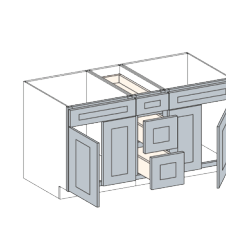

Item: Bottom Part of Pantry with 2 Door, 2 Adjustable Shelves
Width: 18"
Height: 54"
Depth: 24"
Code: PCB18

Item: Bottom Part of Pantry with 2 Door, 3 Adjustable Shelves
Width: 24" 30" 36"
Height: 54"
Depth: 24"
Code: PCB24 PCB30 PCB36