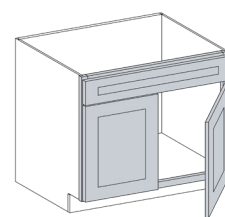

Item: Sink Base Cabinet with 2 Doors, 1 Fake Drawer Front
Width: 24" 27" 30" 33" 36" 42"
Height: 34 1/2"
Depth: 24"
Code: SB24 SB27 SB30 SB33 SB36 SB42