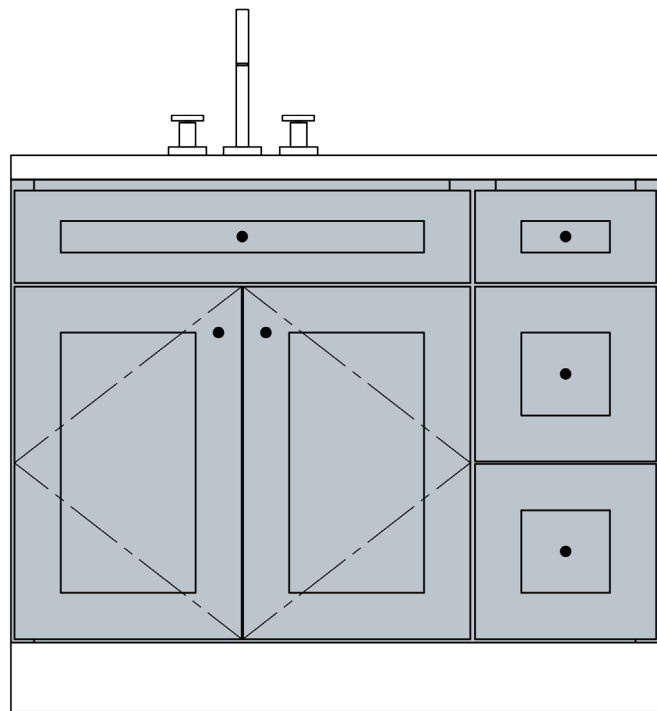

Full Overlay Door Style

3/4" Solid Wood Door with MDF Center Panel

3/4" Solid Wood Drawer Front with MDF Center Panel

3/4" Solid Wood Face Frame

Cabinet Front Elevation

Specifications & Sizes

VSD36-L VSD42-L VSD48-L

VSD36-R VSD42-R VSD48-R

VDD48 VDD54 VDD60

VCD60

Cabinet Catalogue

Base Cabinets

Item: Base Cabinet with 1 Door, 1 Drawer, 1 Adjustable Shelf
Width: 12" 15" 18" 21"
Height: 34 1/2"
Depth: 24"
Code: B12 B15 B18 B21