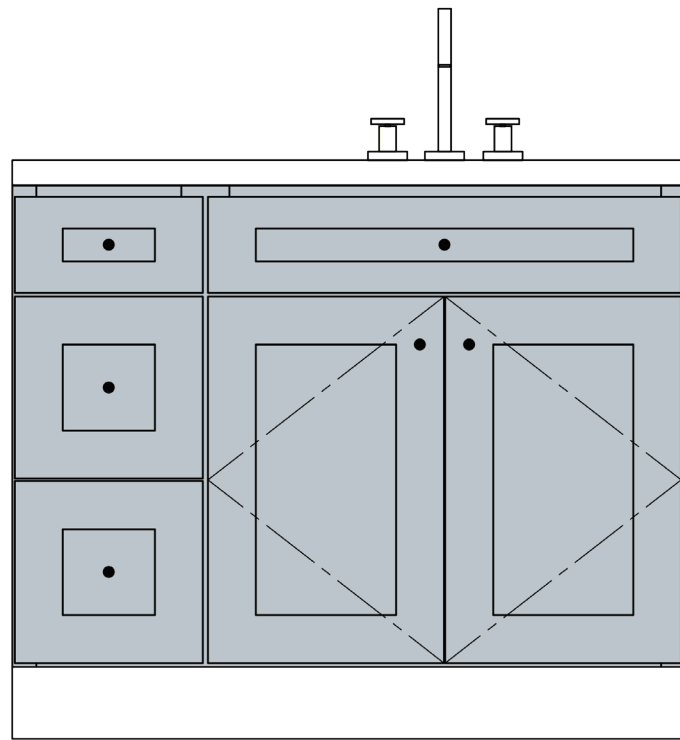

Full Overlay Door Style

3/4" Solid Wood Door with MDF Center Panel

3/4" Solid Wood Drawer Front with MDF Center Panel

3/4" Solid Wood Face Frame

Cabinet Front Elevation

Specifications & Sizes

VSD36-L VSD42-L VSD48-L

VSD36-R VSD42-R VSD48-R

VDD48 VDD54 VDD60

VCD60

Cabinet Catalogue

Base Cabinets

Item: Base Cabinet with 1 Door, 1 Drawer, 1 Adjustable Shelf
Width: 12" 15" 18" 21"
Height: 34 1/2"
Depth: 24"
Code: B12 B15 B18 B21