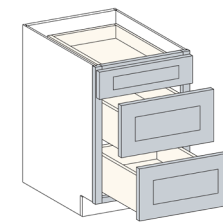

Full Overlay Door Style

3/4" Solid Wood Door with MDF Center Panel

3/4" Solid Wood Drawer Front with MDF Center Panel

3/4" Solid Wood Face Frame

Cabinet Front Elevation

Specifications & Sizes

VSD36-L VSD42-L VSD48-L

VSD36-R VSD42-R VSD48-R

VDD48 VDD54 VDD60

VCD60

Cabinet Catalogue

Base Cabinets

Item: Base Cabinet with 1 Door, 1 Drawer, 1 Adjustable Shelf
Width: 12" 15" 18" 21"
Height: 34 1/2"
Depth: 24"
Code: B12 B15 B18 B21

Item: Base Cabinet with 2 Doors, 1 Drawer, 1 Adjustable Shelf
Width: 24" 27" 30" 33" 36" 39" 42"
Height: 1/2"
Depth: 24"
Code: B24 B27 B30 B33 B36 B39 B42

Item: Drawer Base Cabinet with 3 Drawers
Width: 12" 15" 18" 21" 24" 27" 30" 33" 36"
Height: 34 1/2"
Depth: 24"
Code: DB12-3 DB15-3 DB18-3 DB21-3 DB24-3 DB27-3 DB30-3 DB33-3 DB36-3

Item: Base Blind Corner Cabinet with 1 Door, 1 Drawer, 1 Adjustable Shelf, 12"/15"/18" Door, Max Pull of 3" From the Corner
Width: 39" 42" 45"
Height: 34 1/2"
Depth: 24"
Code: BBC39 BBC42 BBC45

Item: Full Height Door Base Blind Corner Cabinet with 1 Door, 1 Adjustable Shelf, 12"/15"/18" Door, Max Pull of 3" From the Corner
Width: 39" 42" 45"
Height: 34 1/2"
Depth: 24"
Code: BBCF39 BBCF42 BBCF45